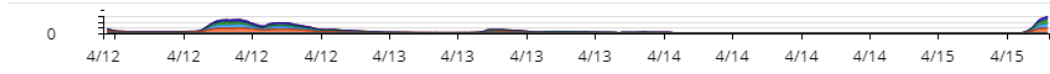

Clients by Protocol

Legend: A, B, G, N 2.4, N 5.0, Unavailable, Invalid, AC, AX, BGX, Wired, AX6

Wireless Bandwidth (Avg/Hour)
39.96 Mbs

Network Bandwidth (Avg/Hour)
25.24 Mbs