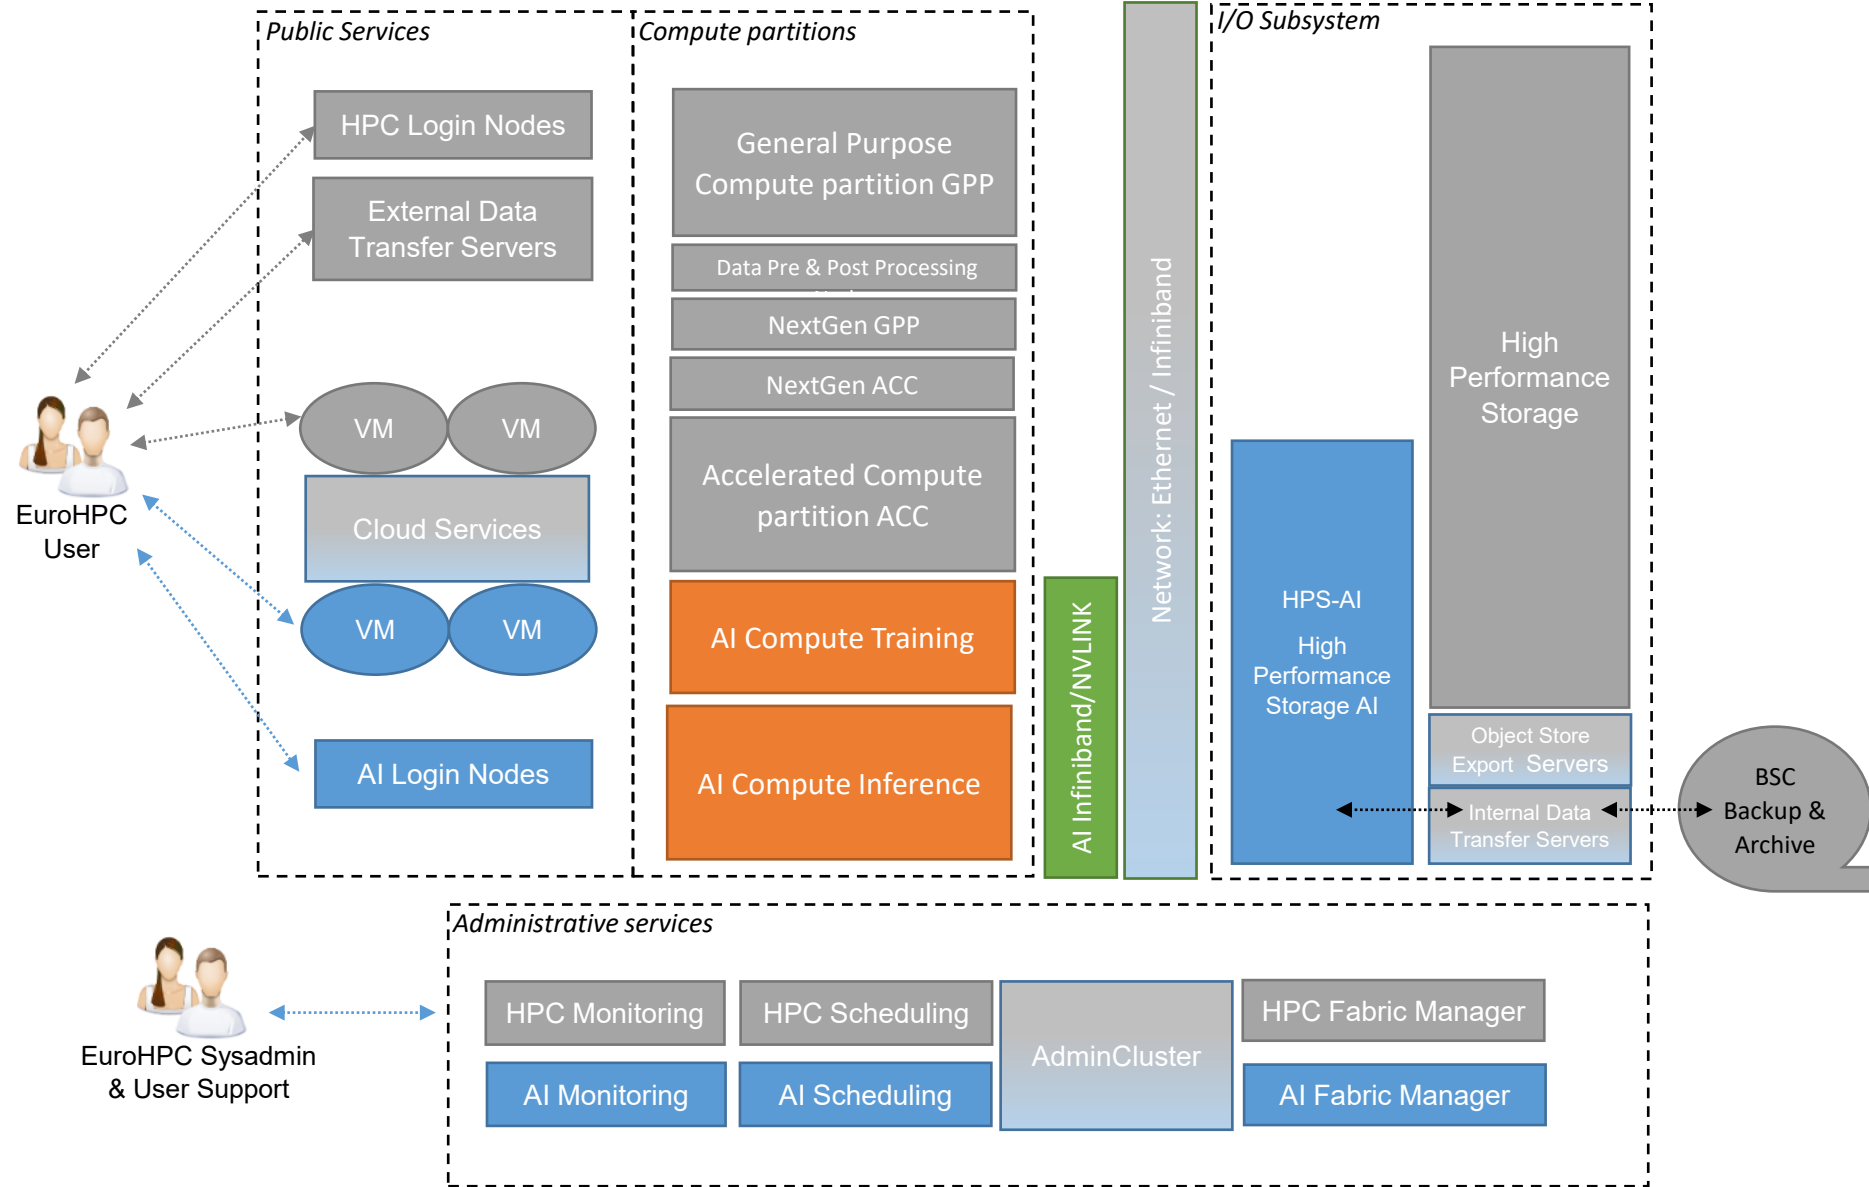

The acquisition and operation of the EuroHPC supercomputer is funded jointly by the EuroHPC Joint Undertaking, through the European Union's Connecting Europe Facility and the Horizon 2020 research and innovation programme, as well as the Participating States Spain, Portugal and Türkiye

# MareNostrum 5, with AI upgrade

Portugal com acesso a 9% de

- 1.320 GPUs Nvidia GB200
- 576 GPUs Nvidia GB300

**Hosting Consortium:**

Spain Portugal Türkiye Romania

EuroHPC

- **Duas partições:** training e inference.
- **HPS-AI:** Armazenamento de alto desempenho para IA, integrado com o HPS.
- Tudo integrado na mesma rede IB.
- **Servidores específicos:** exportação/transferência.

# LOADING

Coming soon:

MareNostrum 5  
AI upgrade

Portugal com acesso a 9% de

- 1.320 GPUs Nvidia GB200
- 576 GPUs Nvidia GB300

## HPS-AI