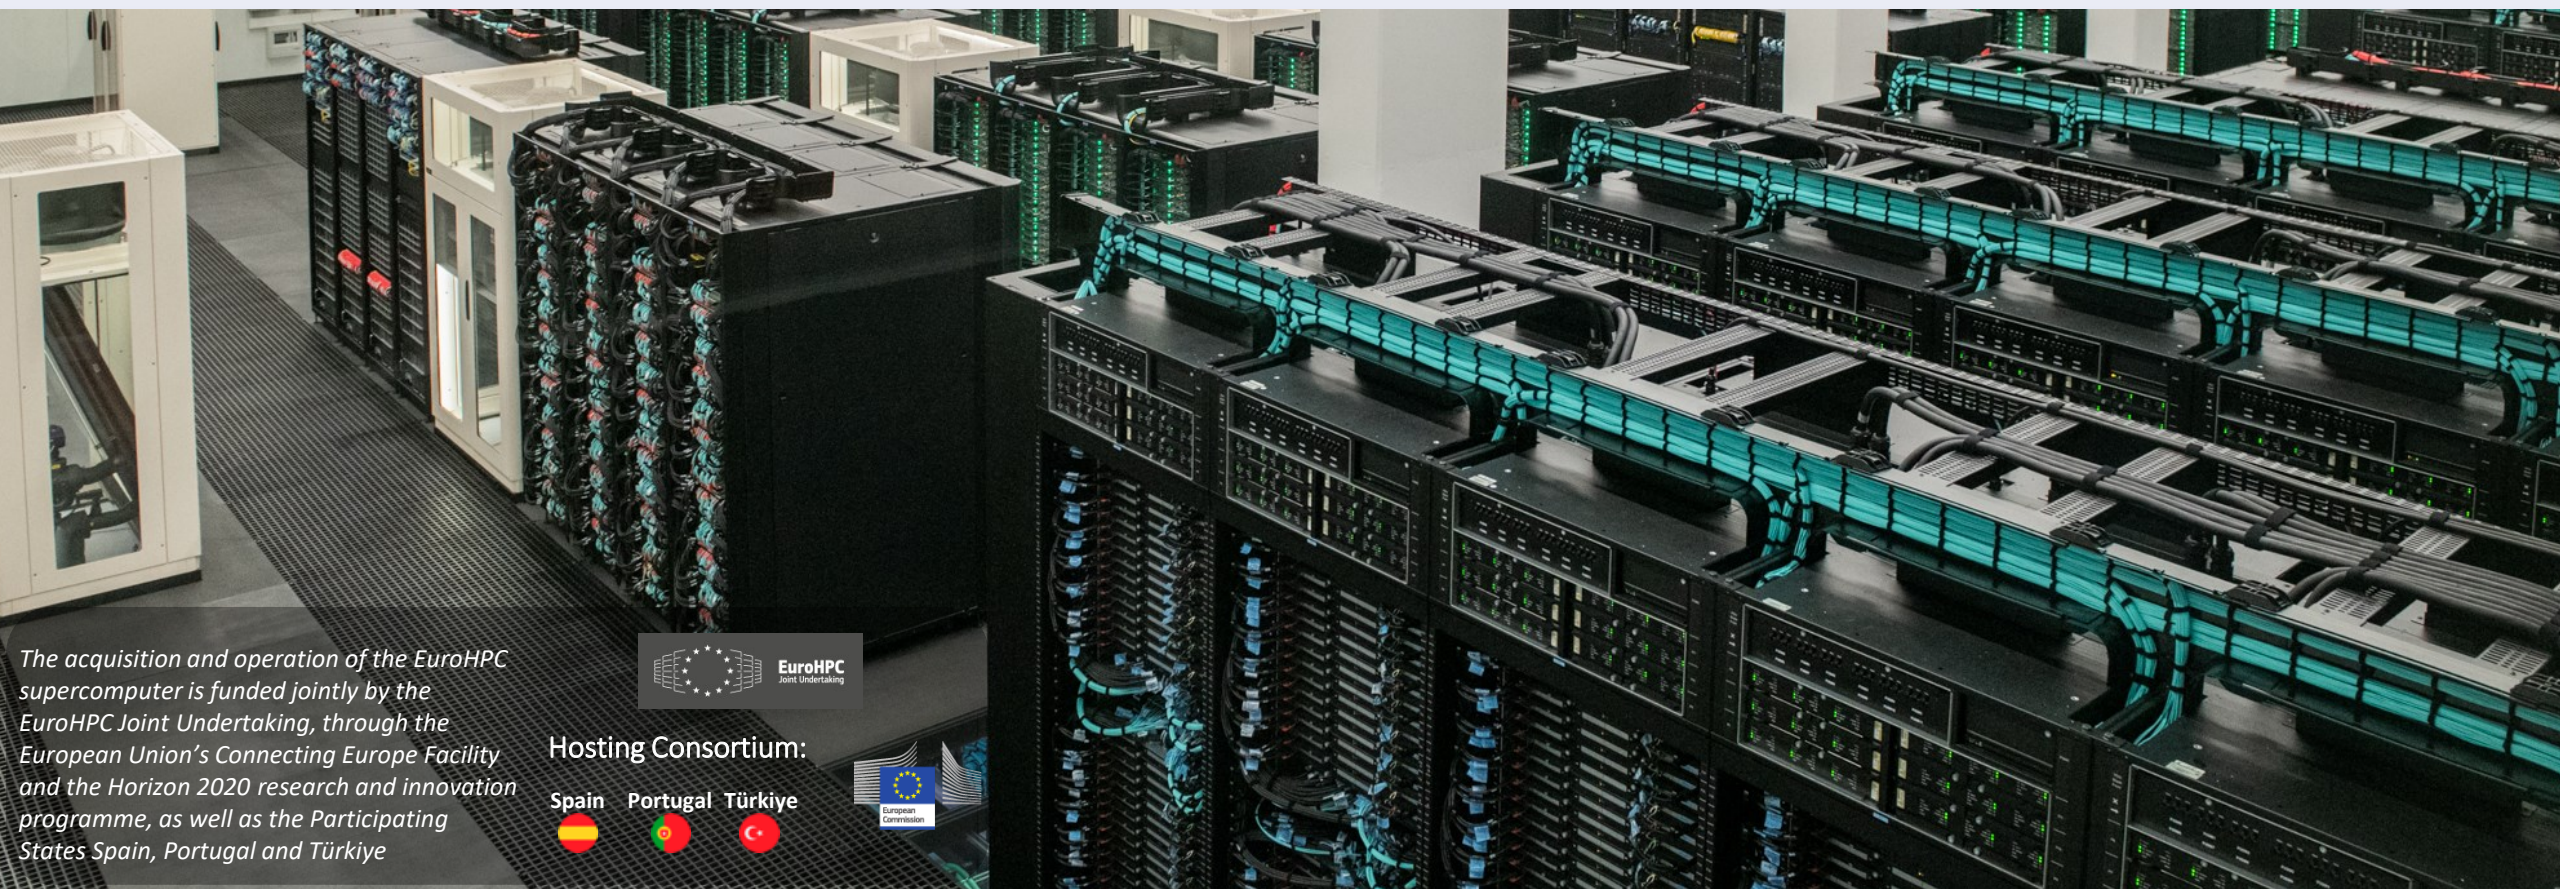

# Fábricas IA: impulsionar o futuro IA da Europa

- **Ecosystemas dinâmicos** construídos à volta dos **supercomputadores** otimizados para IA.
- Fornecer poder computacional e apoio especializado para **processos de inovação**.

The acquisition and operation of the EuroHPC supercomputer is funded jointly by the EuroHPC Joint Undertaking, through the European Union's Connecting Europe Facility and the Horizon 2020 research and innovation programme, as well as the Participating States Spain, Portugal and Türkiye